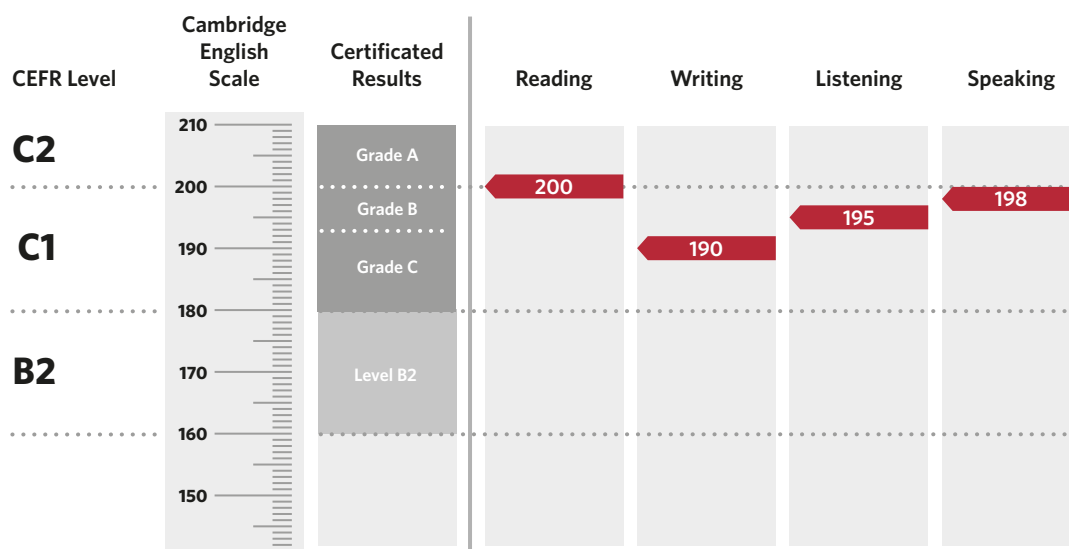

Result

Pass at Grade B

Overall Score

196

CEFR Level

C1

The Business English Certificate Higher (BEC Higher) assesses English used in the context of business at Level C1 in the Council of Europe's Common European Framework of Reference.

Candidates achieving Grade A (between 200 and 210 on the Cambridge English Scale) receive the Business English Certificate Higher stating that they have demonstrated ability at Level C2. Candidates achieving Grade B or Grade C (between 180 and 199 on the Cambridge English Scale) receive the Business English Certificate Higher at Level C1.

Candidates whose performance is below Level C1, but falls within Level B2 (between 160 and 179 on the Cambridge English Scale), receive a Cambridge English certificate stating that they have demonstrated ability at Level B2.